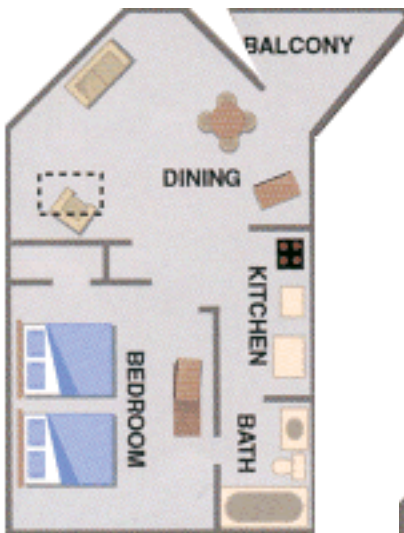

MONTEREY *Bay* SUITES

OCEANFRONT ALL SUITES RESORT

6804 North Ocean Boulevard
Myrtle Beach, SC

The dramatic styling of this oceanfront resort makes a spectacular showing at night. Shown above are the south facing oceanview units over the parking deck.

MONTEREY

Bay

SUITES

ALL SUITES RESORT UNIT FLOOR PLANS

SUITE A
OCEANFRONT

SUITE B
OCEANFRONT

SUITE C
ANGLE
OCEANFRONT

SUITE D
ANGLE
OCEANFRONT

SUITE E
ANGLE
OCEANFRONT